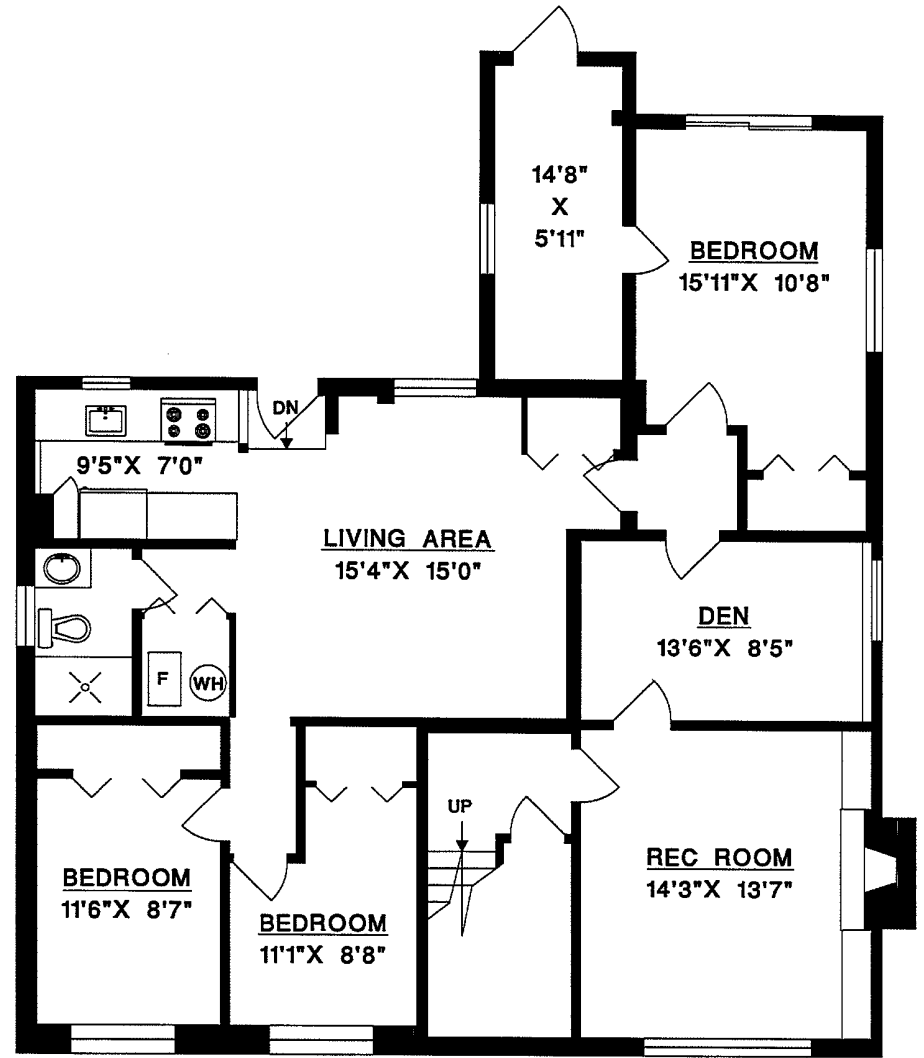

763 EAST 16TH STREET
NORTH VANCOUVER

MAIN FLOOR 1,499 SQ.FT.
LOWER FLOOR 1,515 SQ.FT.
TOTAL 3,014 SQ.FT.

MAIN FLOOR

LOWER FLOOR