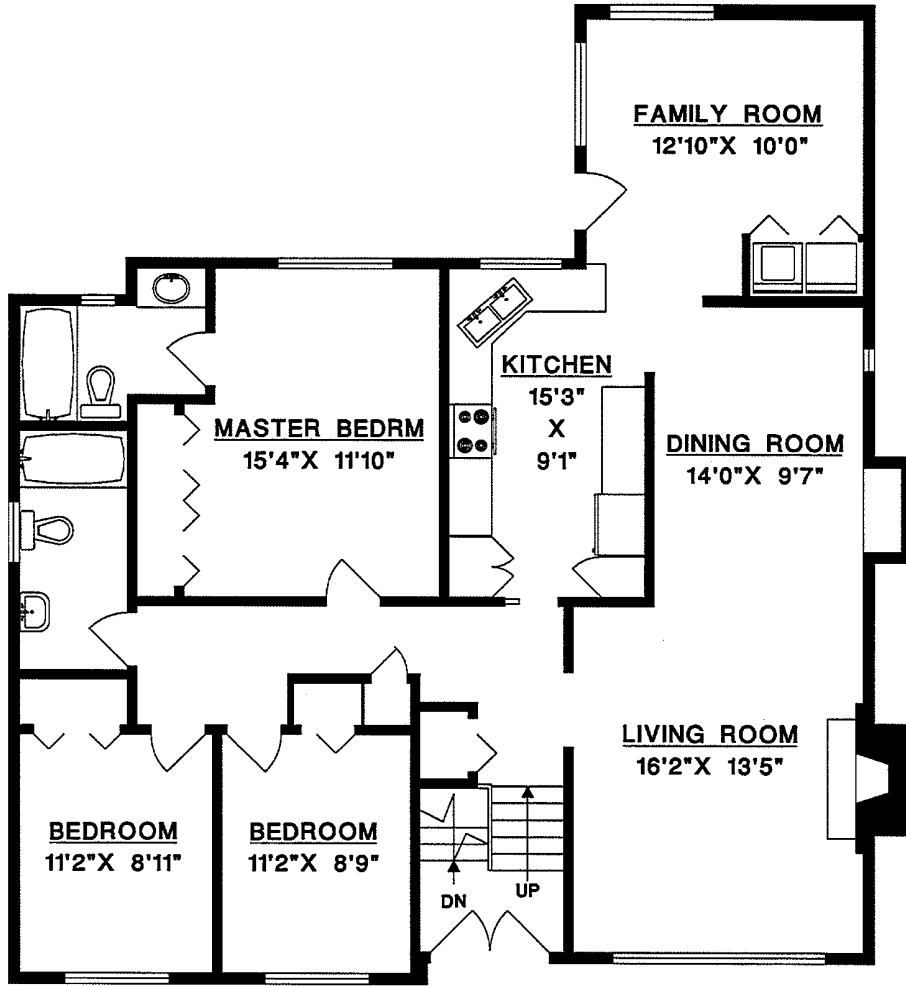

763 EAST 16TH STREET
NORTH VANCOUVER

MAIN FLOOR 1,499 SQ.FT.
LOWER FLOOR 1,515 SQ.FT.
TOTAL 3,014 SQ.FT.

MAIN FLOOR

LOWER FLOOR