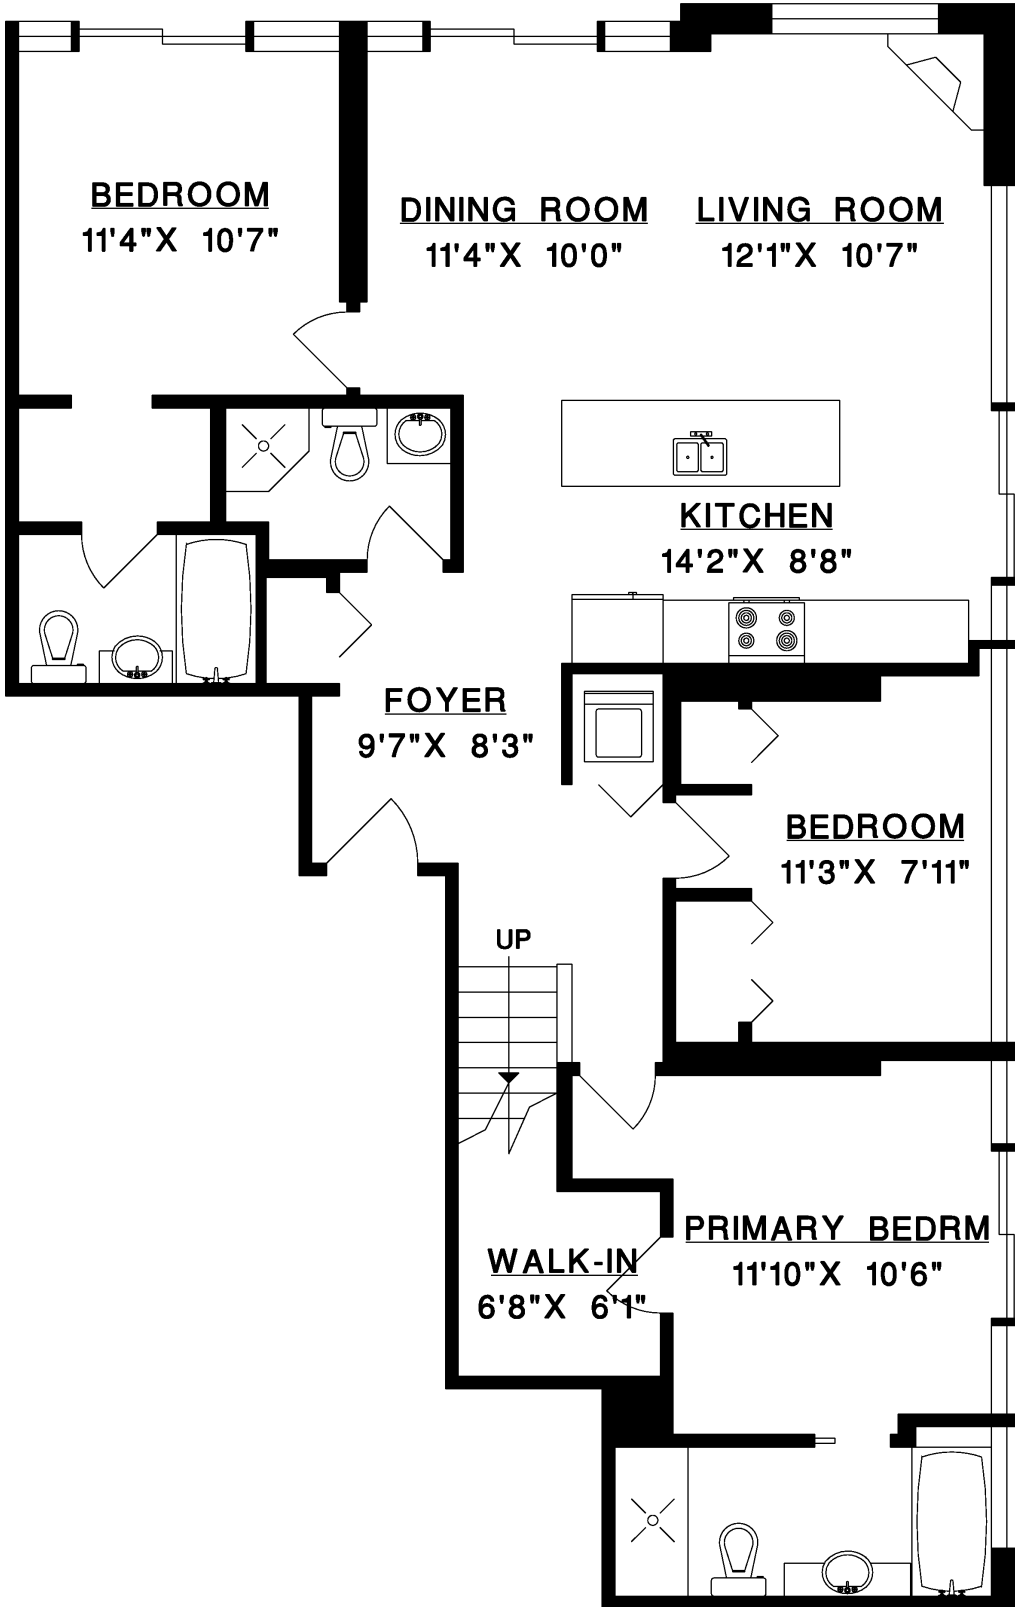

RALPH MAGLIERI

NORTH VANCOUVER • WEST VANCOUVER • VANCOUVER
TOP 1% OF ALL REALTORS® - REAL ESTATE BOARD OF GREATER VANCOUVER

604 961 9255

**PH1 - 168 EAST ESPLANADE
NORTH VANCOUVER**

MAIN FLOOR	1,302 SQ.FT.
LOWER FLOOR	172 SQ.FT.
TOTAL	1,474 SQ.FT.

MAIN FLOOR

UPPER FLOOR