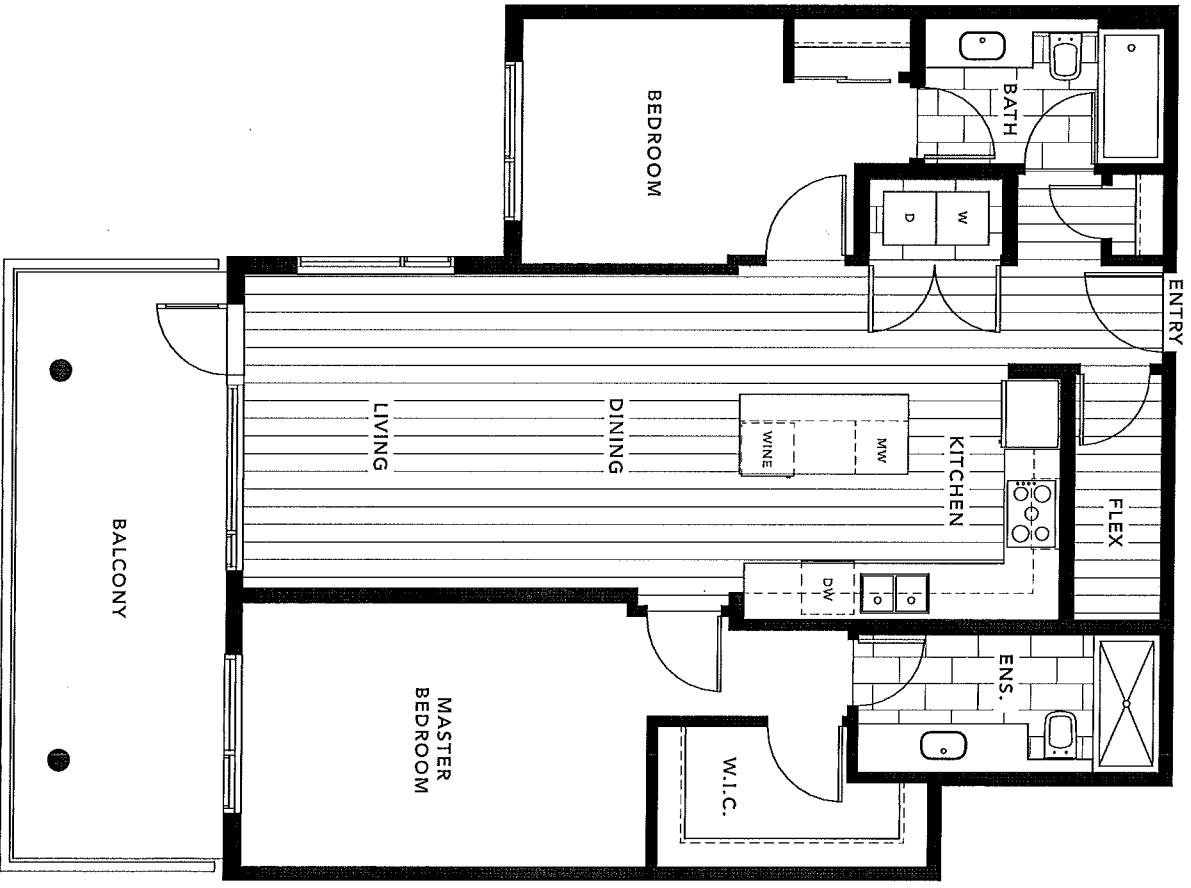

# UNIT C3

2 Bedrooms + Flex | 2 Bathrooms  
 1048 square feet

FAIRBORNE

Dimensions, area, specifications, layouts and materials are approximate only and subject to change without notice. E&O.E.