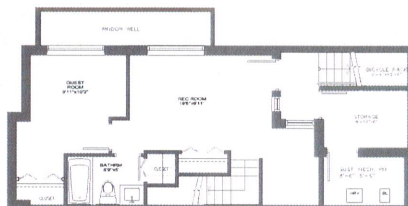

BASEMENT | 662 SQ.FT.