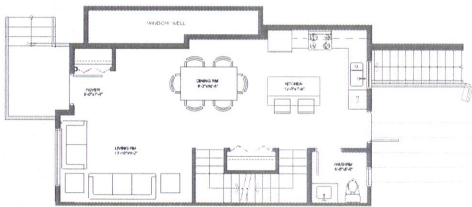

UNIT 3

234 W 5TH STREET, NORTH VANCOUVER

MAIN FLOOR | 588 SQ.FT.