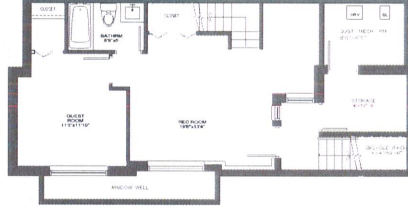

BASEMENT | 726 SQ.FT.