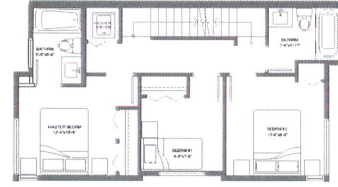

UPPER FLOOR | 612 SQ.FT.

TOTAL AREA | 1930 SQ.FT.