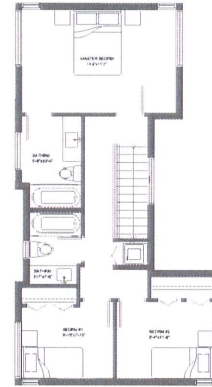

UPPER FLOOR | 701 SQ.FT.

TOTAL AREA | 1943 SQ.FT.