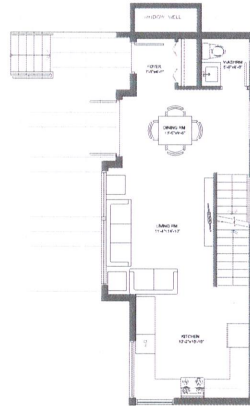

MAIN FLOOR | 571 SQ.FT.