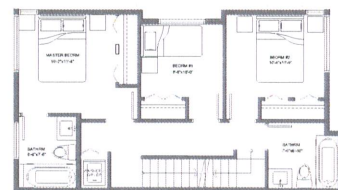

UPPER FLOOR | 635 SQ.FT.