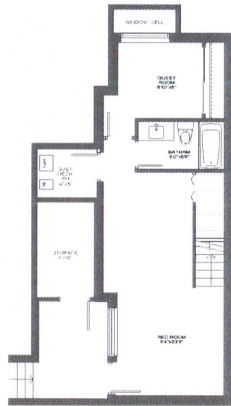

UNIT 2

232 W 5TH STREET, NORTH VANCOUVER

BASEMENT | 658 SQ.FT.