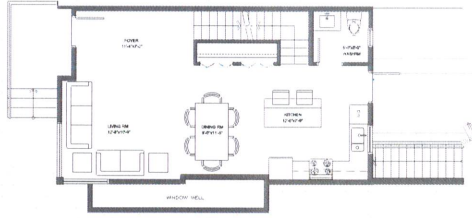

UNIT 1

230 W 5TH STREET, NORTH VANCOUVER

MAIN FLOOR | 602 SQ.FT.